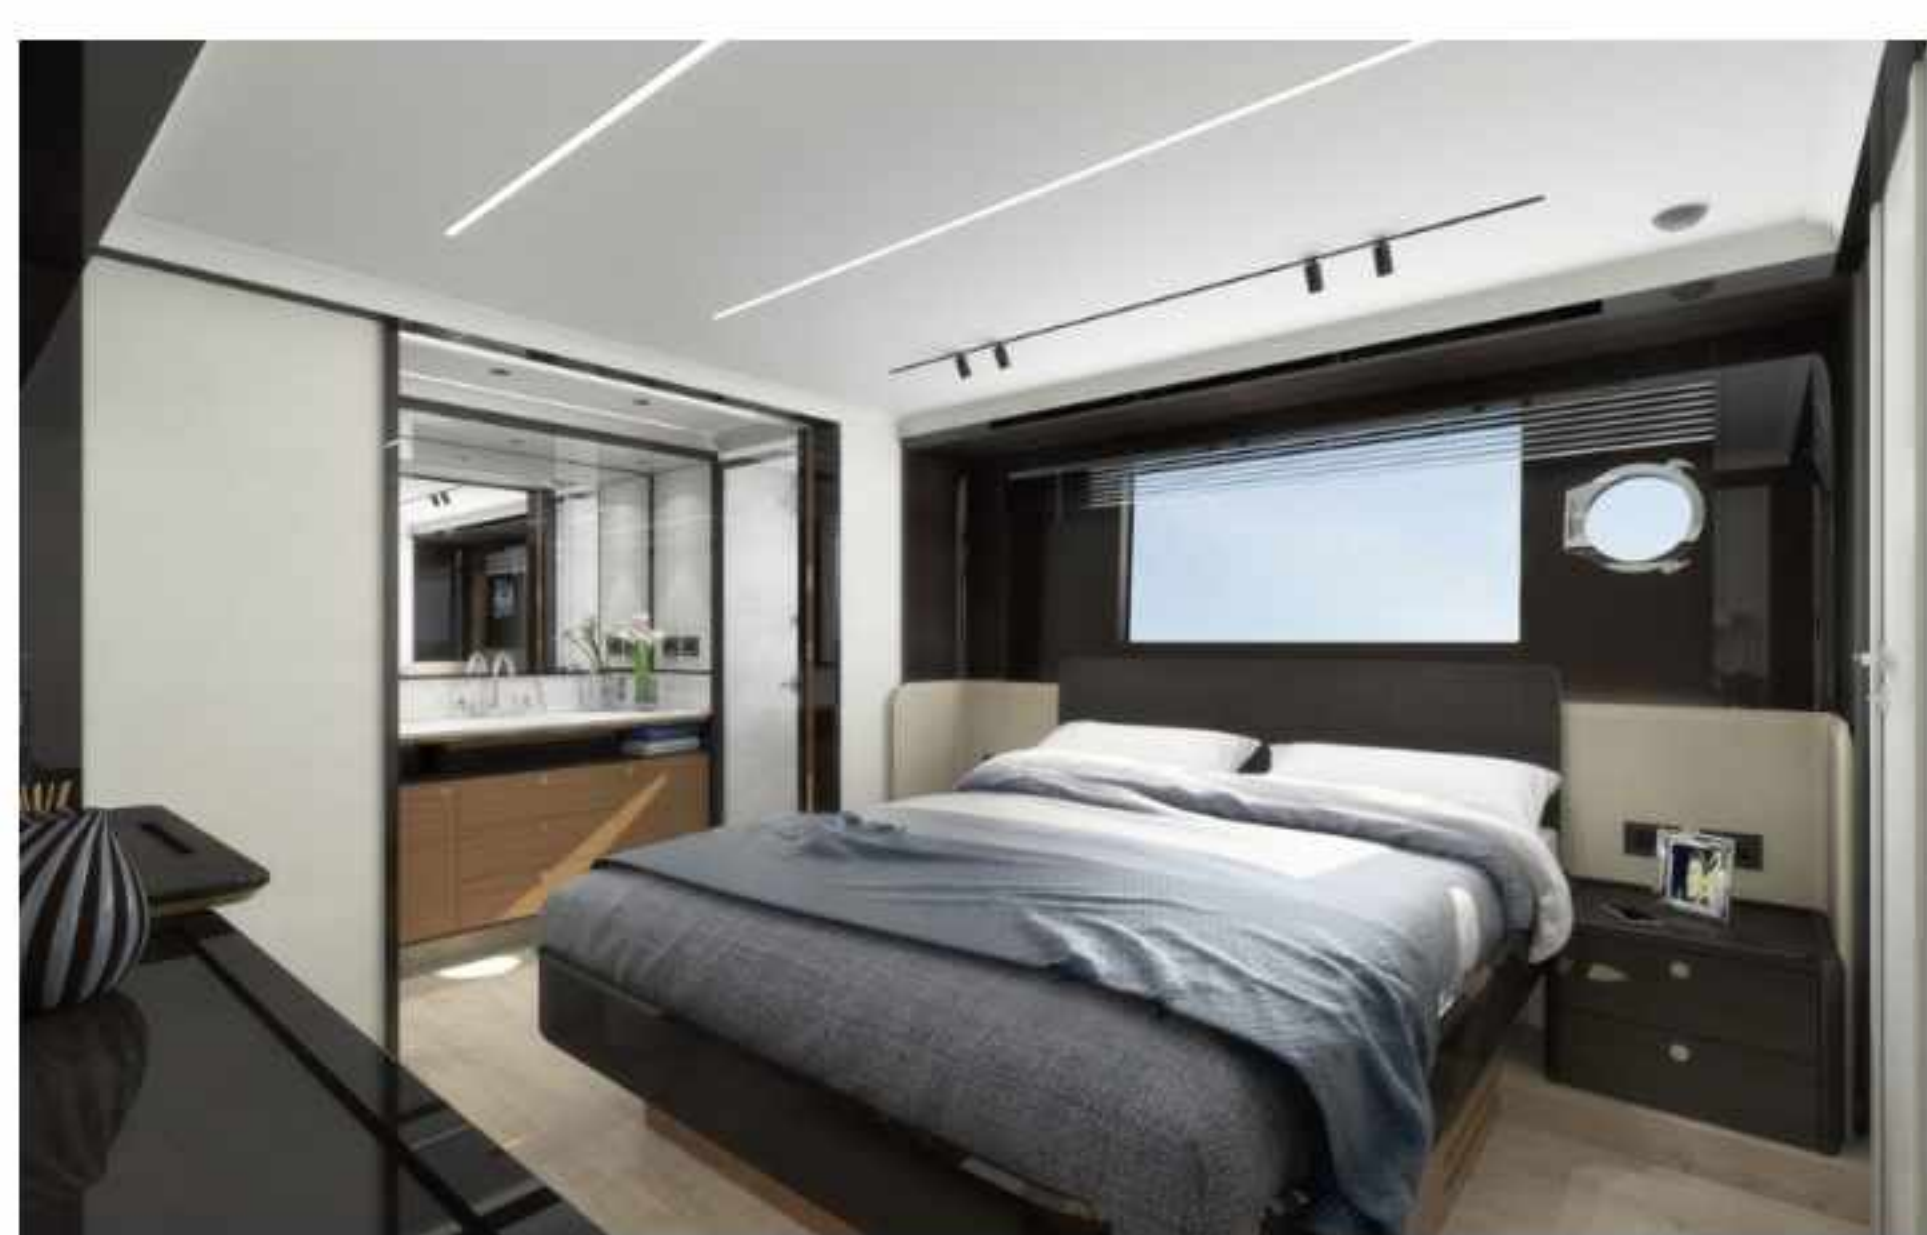

3 / 8
Amazingly there are three other cabins forward on the lower deck all with their own bathrooms